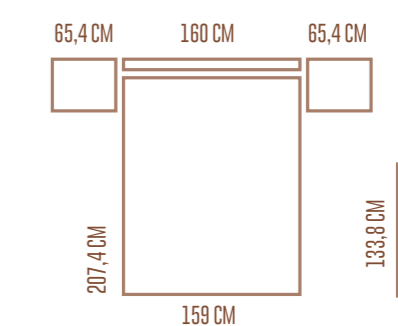

New Kos collection

COMP. 026