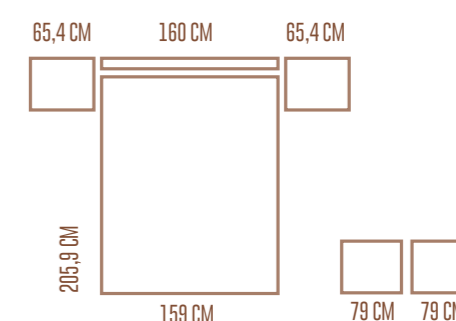

New Rossa collection

COMP. 023